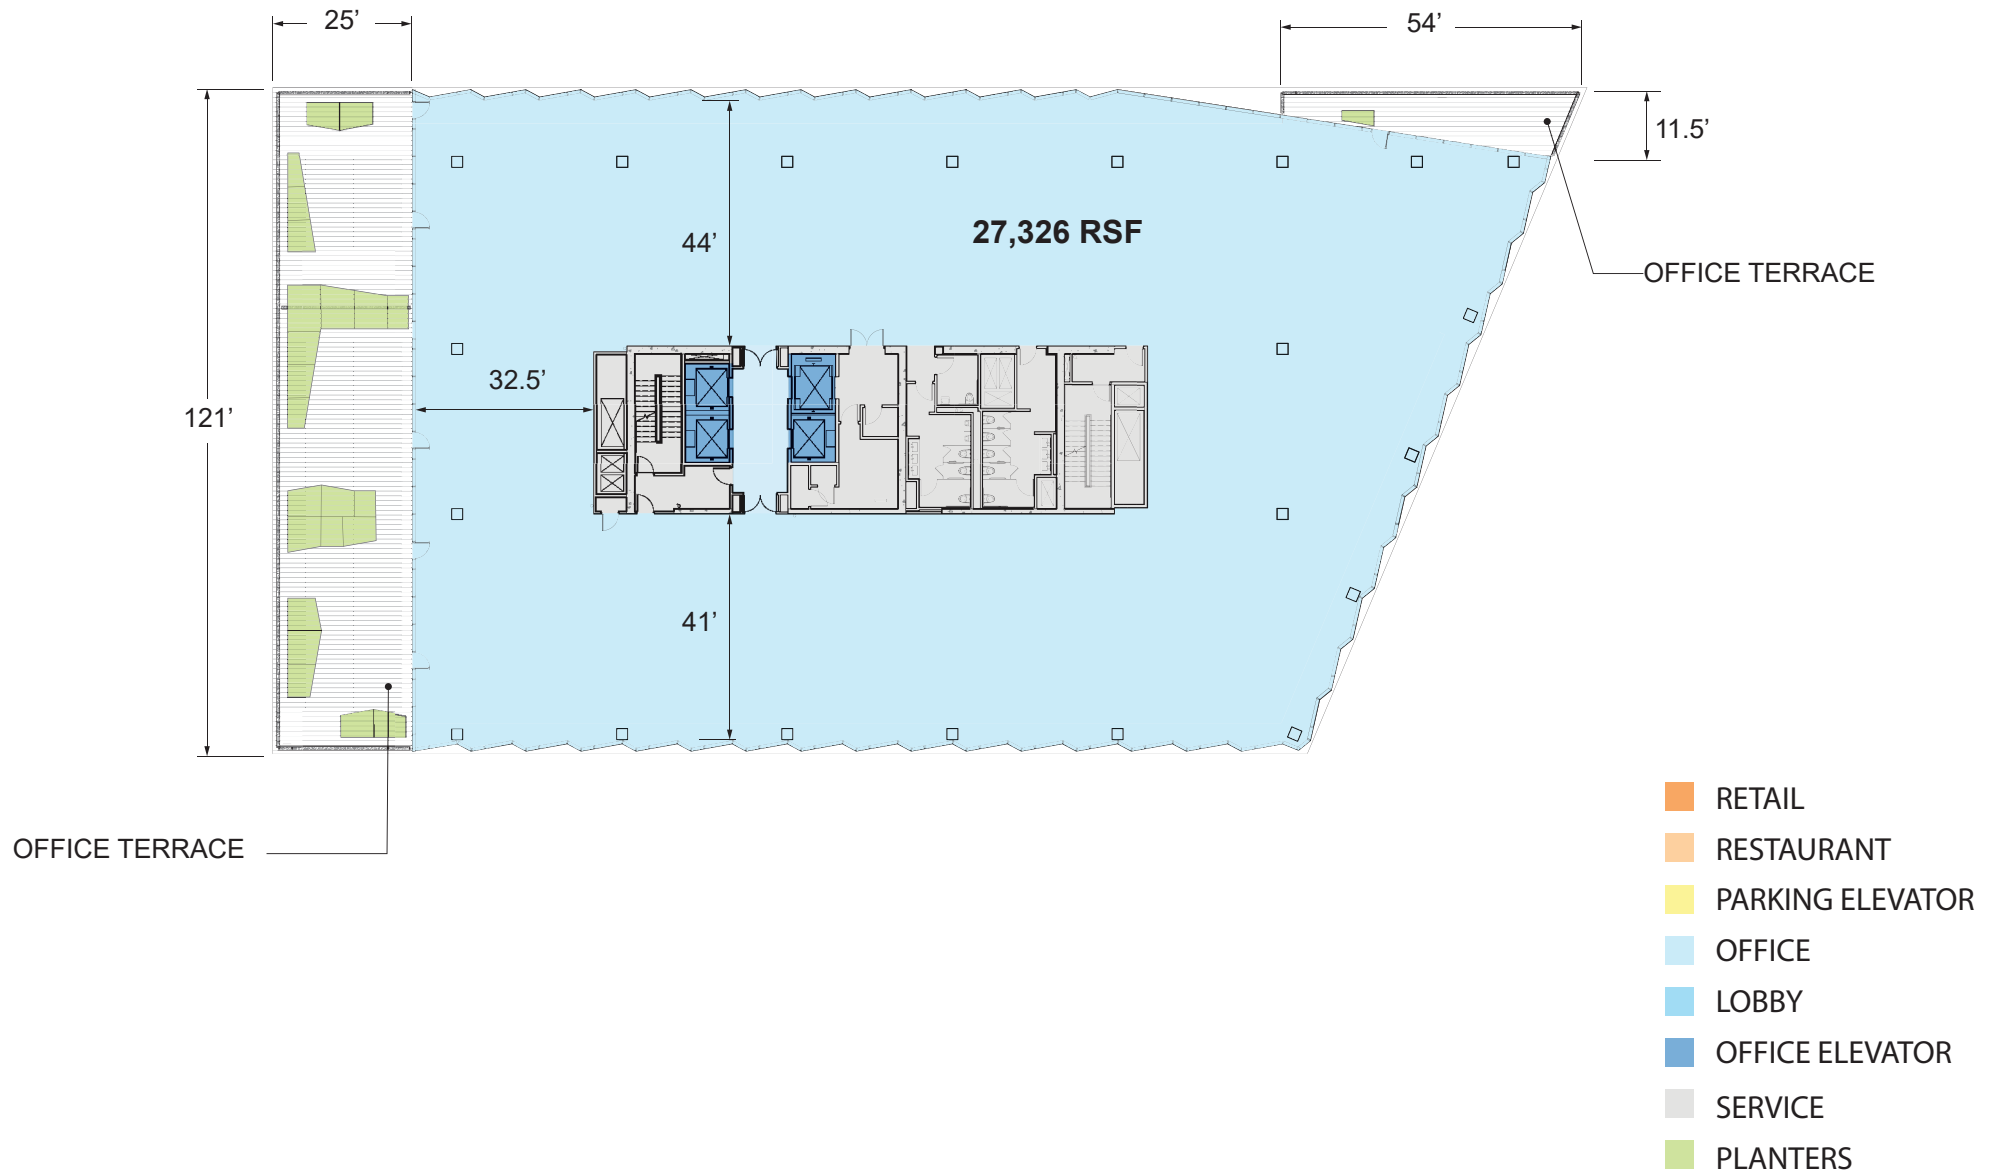

- RETAIL
- RESTAURANT
- PARKING ELEVATOR
- SHOWROOM
- LOBBY
- OFFICE ELEVATOR
- SERVICE
- PLANTERS

LEVEL 01

OFFICE TERRACE

44'

18,625 RSF

31.5'

OFFICE TERRACE

RETAIL TERRACE

LEVEL 03

- RETAIL
- RESTAURANT
- PARKING ELEVATOR
- OFFICE
- LOBBY
- OFFICE ELEVATOR
- SERVICE
- PLANTERS

LEVEL 04

- RETAIL
- RESTAURANT
- PARKING ELEVATOR
- OFFICE
- LOBBY
- OFFICE ELEVATOR
- SERVICE
- PLANTERS

LEVEL 05

- RETAIL
- RESTAURANT
- PARKING ELEVATOR
- OFFICE
- LOBBY
- OFFICE ELEVATOR
- SERVICE
- PLANTERS

LEVEL 06

- RETAIL
- RESTAURANT
- PARKING ELEVATOR
- OFFICE
- LOBBY
- OFFICE ELEVATOR
- SERVICE
- PLANTERS

LEVEL 07

- RETAIL
- RESTAURANT
- PARKING ELEVATOR
- OFFICE
- LOBBY
- OFFICE ELEVATOR
- SERVICE
- PLANTERS

LEVEL 08