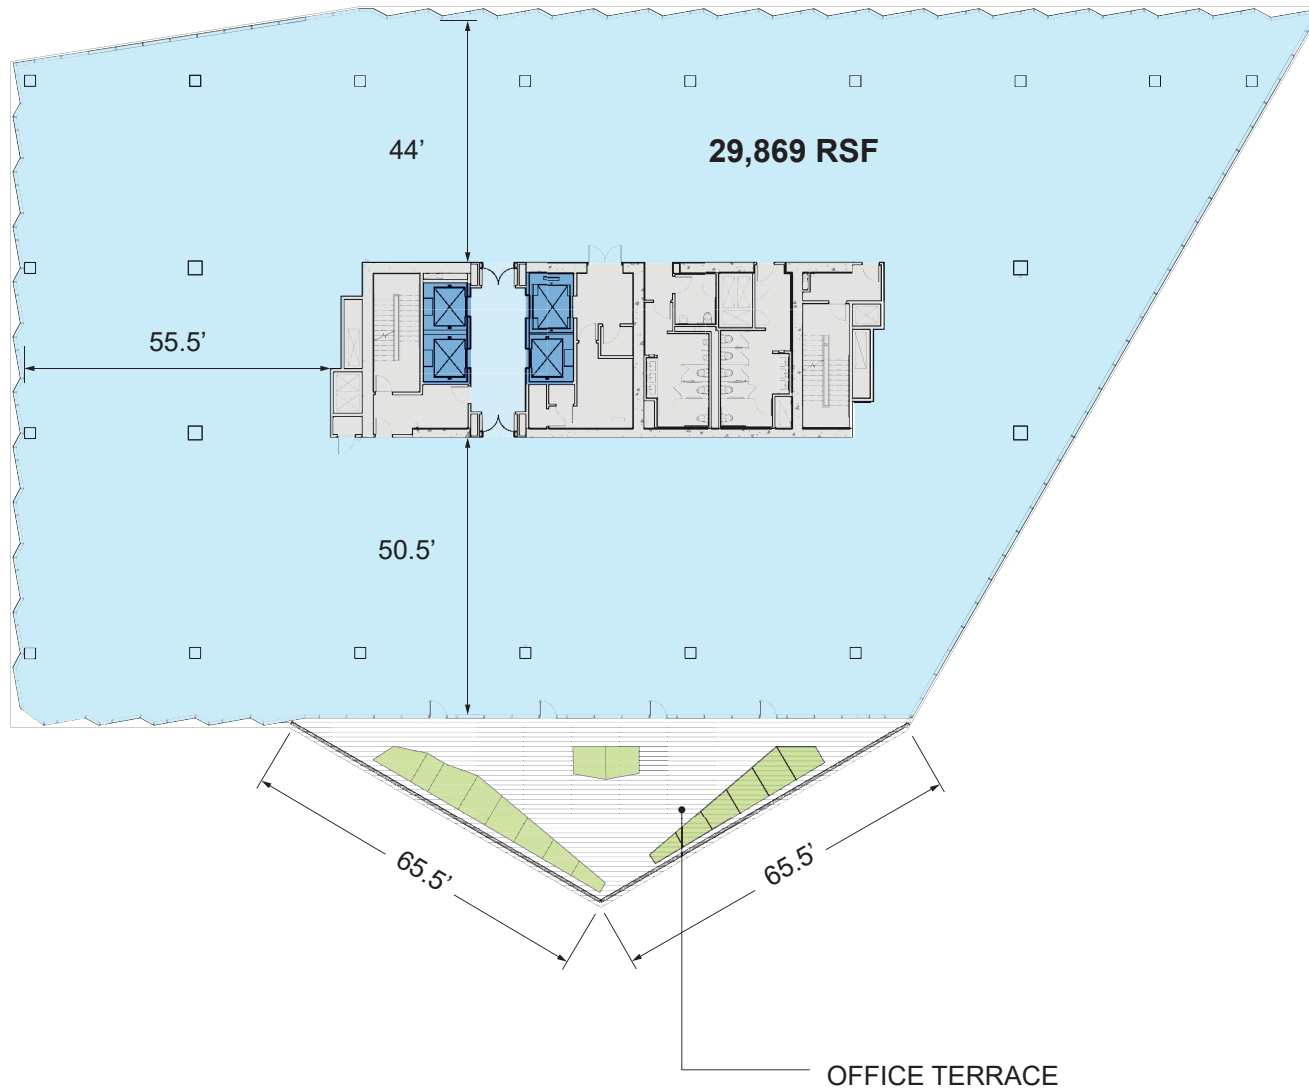

- RETAIL
- RESTAURANT
- PARKING ELEVATOR
- OFFICE
- LOBBY
- OFFICE ELEVATOR
- SERVICE
- PLANTERS

LEVEL 03